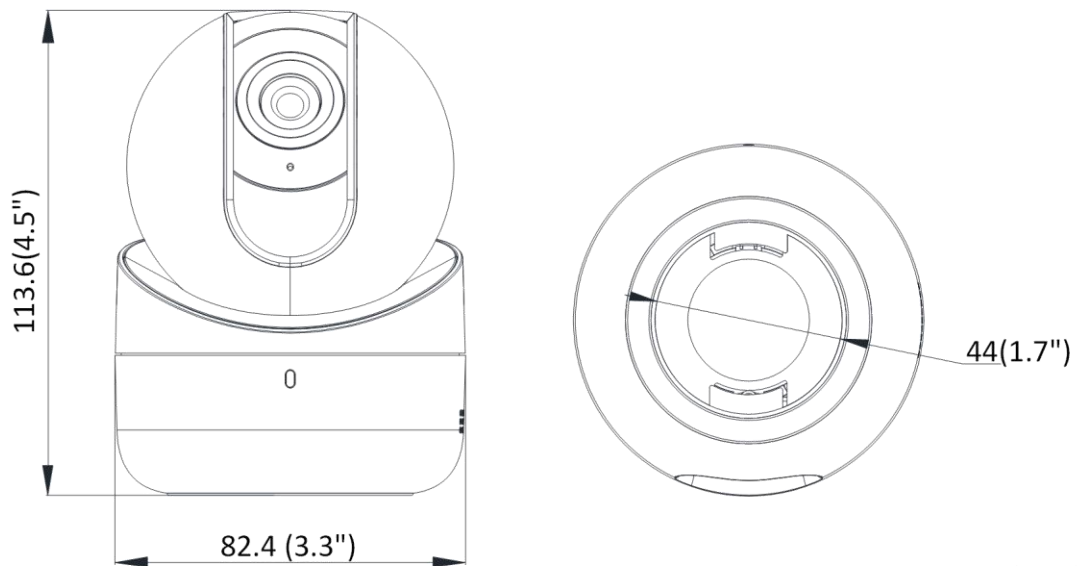

Approval

EMC	47 CFR Part 15, Subpart B; EN 55032: 2015, EN 61000-3-2: 2014, EN 61000-3-3: 2013, EN 50130-4: 2011 +A1: 2014; AS/NZS CISPR 32: 2015; ICES-003: Issue 6, 2016; KN 32: 2015, KN 35: 2015
Safety	UL 60950-1, IEC 60950-1:2005 + Am 1:2009 + Am 2:2013, EN 60950-1:2005 + Am 1:2009 + Am 2:2013, IS 13252(Part 1):2010+A1:2013+A2:2015, IEC/EN 60950-1
Chemistry	2011/65/EU, 2012/19/EU, Regulation (EC) No 1907/2006

* Listed resolutions are only selectable options. It does not mean that all streams can work at their maximum resolution at the same time.

Available Model

DS-2CV2Q21FD-IW (2.0 mm)

DS-2CV2Q21FD-IW (2.8 mm)

Dimensions

Unit: mm(inch)